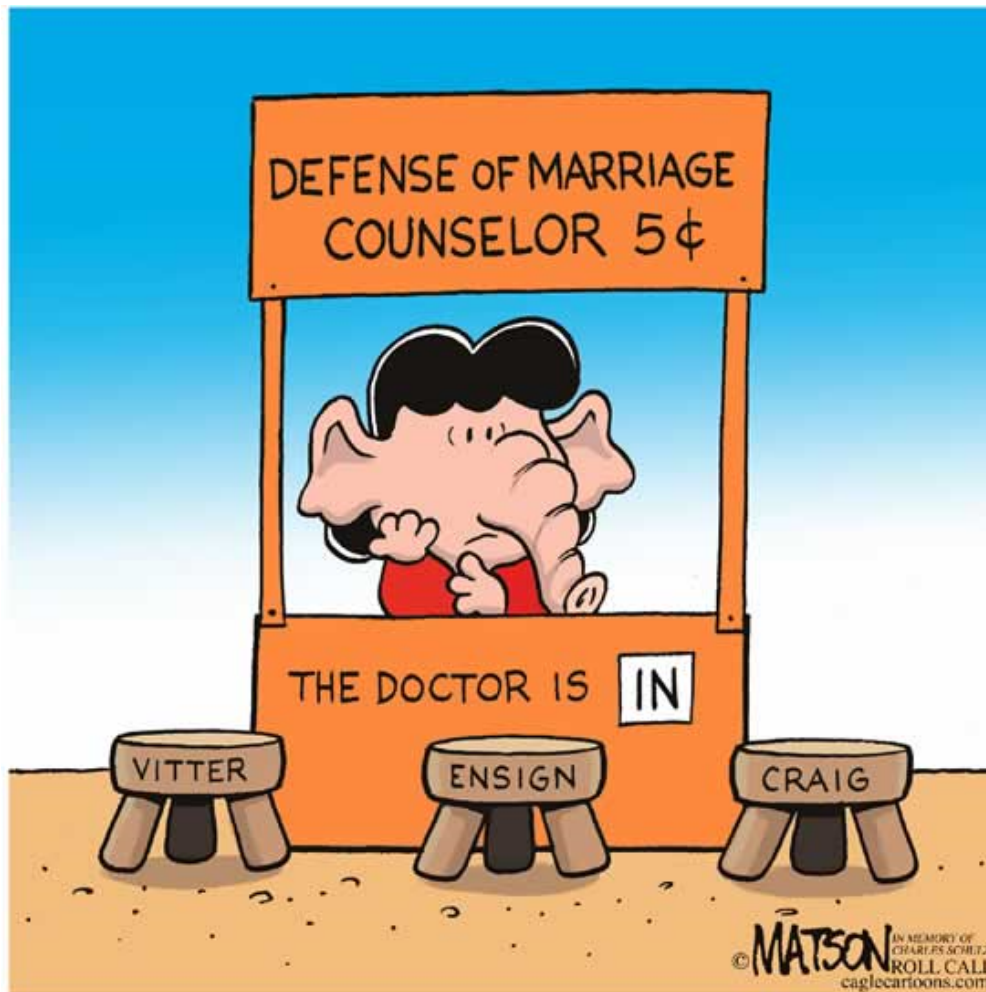

Political Cartoon
Defense Of Marriage Counselor
By RJ Matson, Roll Call

Copyright © 2002-2009
www.BlackCommentator.com
All Rights Reserved