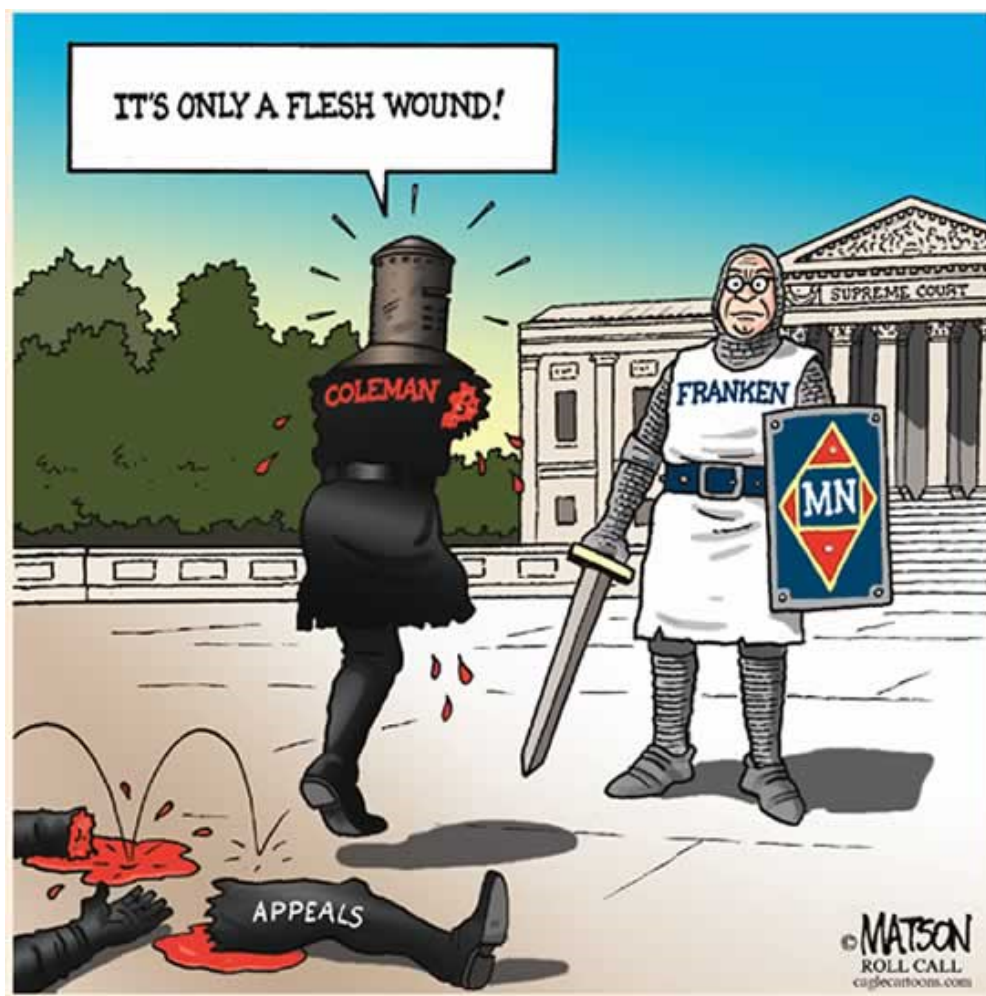

Political Cartoon Norm Coleman As The Black Knight By RJ Matson, Roll Call

www.BlackCommentator.com

Copyright © 2002-2009
www.BlackCommentator.com
All Rights Reserved